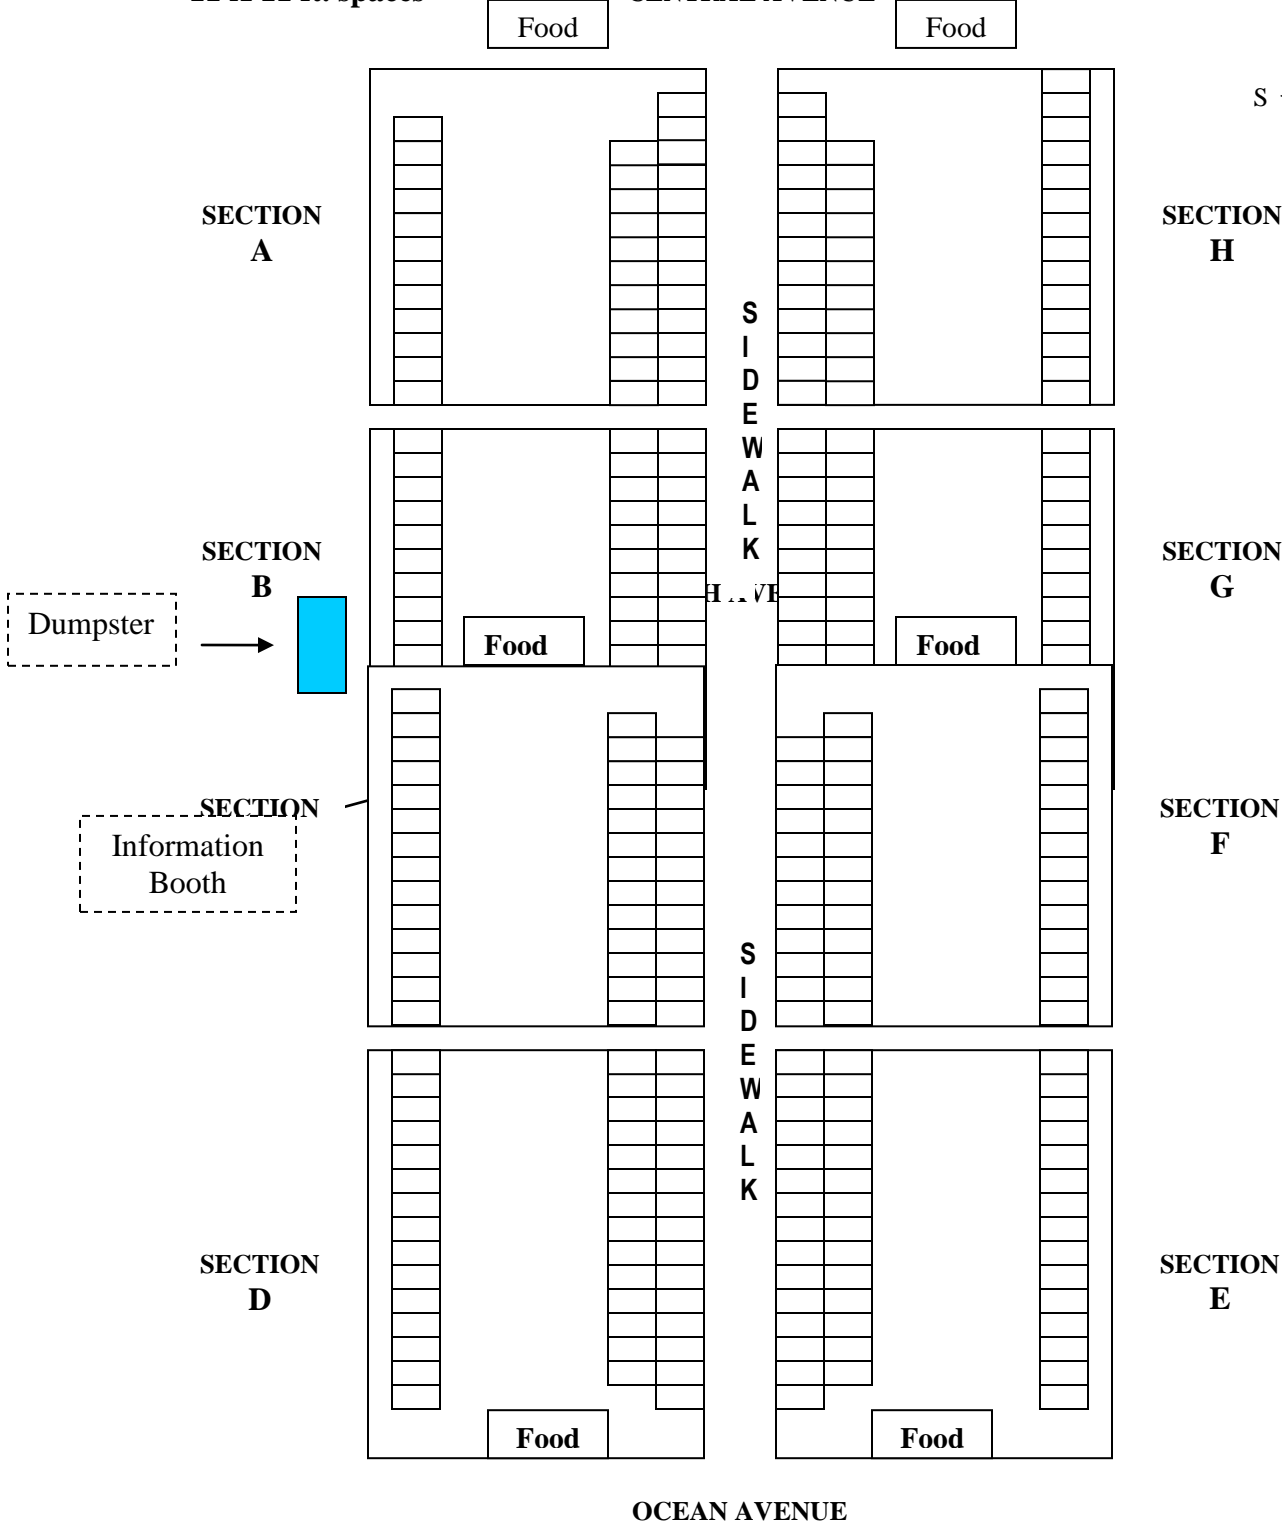

**OCEAN GROVE 2010
CRAFT FAIR MAP**

Great Auditorium

All craft spaces are
11 X 11 ft. spaces

CENTRAL AVENUE

NOTE: The alphabetical order of the section letters follow the direction of the ONE WAY street traffic.